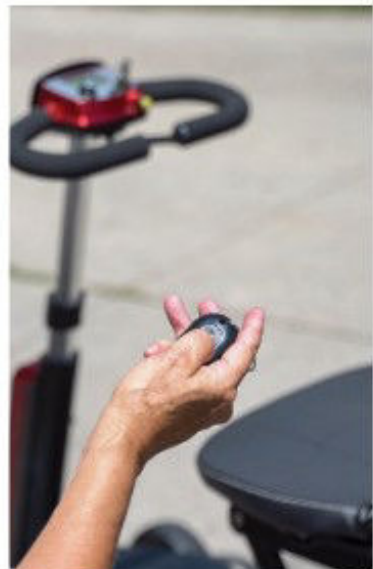

EasyFold Scooter

The EasyFold Scooter automatically folds with a push of a button. It features two Quick Connect Lithium-Ion Batteries for maximum driving range and convenience.

Weight
66lbs

Range
20km

Capacity
275Lbs.

Speed
6.5km/h

Turning Radius
47"